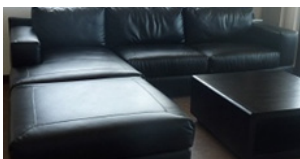

1 TV Cabinet 1 pc.

size 180x40x50 cm.

32,600THB

2 Leather Sofa L shape 1 set

size 249x97x72 cm.
stool 97x76x40 cm.

120,000THB

3 Coffee Table 1 pc.

size 90x90x40 cm. OR
140x60x40 cm.

35,000THB

4 Dining Table 1 set

size 180x90x77 cm. OR
120x120x70 cm.

49,000THB

5 Dining Chair 4 pc.

Black and White and Light color
same as picture Or Leather chair
to match Sofa

31,200THB

Bedroom 1

2 Bedroom Town House A Premium

6 6 ft bed 1 pc.
6 ft Teak wood bed OR PU bed same design as picture
46,000THB

7 Cabinet 2 pc.
Wood color finish and PU will be just BLACK and WHITE
24,000THB

8 Lamp 2 pc.
Lamp can use any design of 4 pictures
9,600THB

9 Balcony 1 set
2 Chair with 1 Side table
34,000THB

6 Ft Mattress - 1 pc.	13,900THB
White bedding (6 pillow case, 3 sheet, 3 duvet cover, 1 duvet foam) - 3 set	17,000THB
3 scatter cushion with 1 runner - 1 set	6,300THB
Pool Towel 40x80 (color to use... Brown, Blue, Grey, Dark Red) - 6 pc.	7,920THB