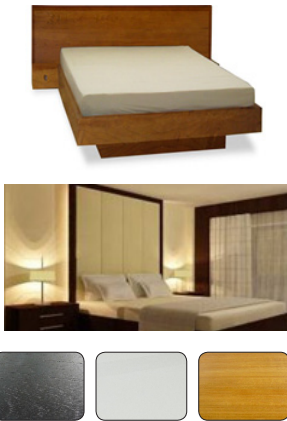

1 TV Cabinet 1 pc.

size 180x40x50 cm.

32,600THB

2 Leather Sofa L shape 1 set

size 249x97x72 cm.
stool 97x76x40 cm.

120,000THB

3 Coffee Table 1 pc.

size 90x90x40 cm. OR
140x60x40 cm.

35,000THB

4 Dining Table 1 set

size 180x90x77 cm. OR
120x120x70 cm.

49,000THB

5 Dining Chair 4 pc.

Black and White and Light color
same as picture Or Leather chair
to match Sofa

31,200THB

Bedroom 1

2 Bedroom Town House A Premium

6 6 ft bed 1 pc.
6 ft Teak wood bed OR PU bed same design as picture
46,000THB

7 Cabinet 2 pc.
Wood color finish and PU will be just BLACK and WHITE
24,000THB

8 Lamp 2 pc.
Lamp can use any design of 4 pictures
9,600THB

9 Balcony 1 set
2 Chair with 1 Side table
34,000THB

6 Ft Mattress - 1 pc.	13,900THB
White bedding (6 pillow case, 3 sheet, 3 duvet cover, 1 duvet foam) - 3 set	17,000THB
3 scatter cushion with 1 runner - 1 set	6,300THB
Pool Towel 40x80 (color to use... Brown, Blue, Grey, Dark Red) - 6 pc.	7,920THB