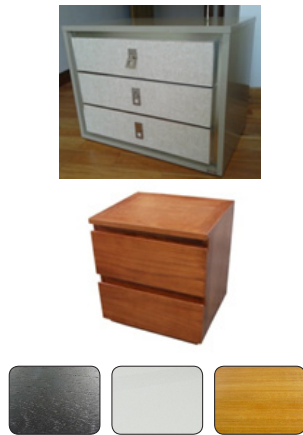

1 TV Cabinet 1 pc.

size 180x40x50 cm.

32,600THB

2 Leather Sofa L shape 1 set

size 249x97x72 cm.
stool 97x76x40 cm.

120,000THB

3 Coffee Table 1 pc.

size 90x90x40 cm. OR
140x60x40 cm.

35,000THB

4 Dining Table 1 set

size 180x90x77 cm. OR
120x120x70 cm.

49,000THB

5 Dining Chair 4 pc.

Black and White and Light color
same as picture Or Leather chair
to match Sofa

31,200THB

Bedroom 1

2 Bedroom Town House A Premium

6 6 ft bed 1 pc.
6 ft Teak wood bed OR PU bed same design as picture
46,000THB

7 Cabinet 2 pc.
Wood color finish and PU will be just BLACK and WHITE
24,000THB

8 Lamp 2 pc.
Lamp can use any design of 4 pictures
9,600THB