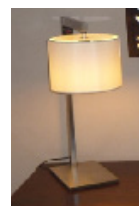

**1 TV Cabinet** 1 pc.  
size 180x40x50 cm.  
32,600THB

**2 Fabric Sofa L shape** 1 set  
size 249x97x72 cm.  
stool 97x76x40 cm.  
87,000THB

**3 Coffee Table** 1 pc.  
size 120x60x40 cm.  
31,000THB

**4 Dining Table** 1 set  
size 160x80x77 cm. OR  
100x100x70 cm.  
41,000THB

**5 Dining Chair** 4 pc.  
Black and White and Light color  
same as picture Or Fabric chair  
to match Sofa  
24,800THB

**6 6 ft bed** 1 pc.  
6 ft Teak wood bed OR  
PU(black/white color)  
bed same design as picture  
38,000THB

**7 Cabinet** 2 pc.  
Wood color finish and PU will  
be just BLACK and WHITE  
17,600THB

**8 Lamp** 2 pc.  
Lamp can use any design  
of 4 picture  
9,600THB

**9 Balcony** 1 set  
2 Chair with 1 Side table  
34,000THB