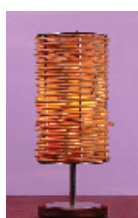

16 Lamp 2 pc.

Lamp can use any design of 4 picture
9,600THB