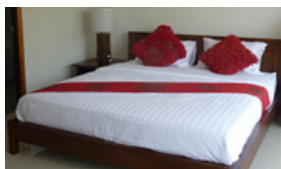

**1 TV Cabinet** 1 pc.  
size 180x40x50 cm.  
32,600THB

**2 Fabric Sofa L shape** 1 set  
size 249x97x72 cm.  
stool 97x76x40 cm.  
87,000THB

**3 Coffee Table** 1 pc.  
size 120x60x40 cm.  
31,000THB

**4 Dining Table** 1 set  
size 160x80x77 cm. OR  
100x100x70 cm.  
41,000THB

Bath Towel 60x30 White color - 6 pc. 3,840THB  
Hand Towel 15x30 White color - 6 pc. 900THB  
Face Towel 12x12 White color - 6 pc. 378THB

Bedroom 1

2 Bedroom Town House A Standard

10 6 ft bed 1 pc.

6 ft Teak wood bed OR PU(black/white color) bed same design as picture  
38,000THB

11 Cabinet 2 pc.

Wood color finish and PU will be just BLACK and WHITE  
17,600THB

12 Lamp 2 pc.

Lamp can use any design of 4 picture  
9,600THB

13 Balcony 1 set

2 Chair with 1 Side table  
34,000THB

6 Ft Mattress - 1 pc.	13,900THB
White bedding (6 pillow case, 3 sheet, 3 duvet cover, 1 duvet foam) - 3 set	17,000THB
3 scatter cushion with 1 runner - 1 set	6,300THB
Pool Towel 40x80 (color to use... Brown, Blue, Grey, Dark Red) - 6 pc.	7,920THB

Bath Towel 60x30 White color - 6 pc.	3,840THB
Hand Towel 15x30 White color - 6 pc.	900THB
Face Towel 12x12 White color - 6 pc.	378THB

Bedroom 2

2 Bedroom Town House A Standard

14 6 ft bed 1 pc.

6 ft Teak wood bed OR PU(black/white color) bed same design as picture  
38,000THB