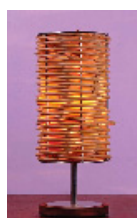

8 Lamp 2 pc.
Lamp can use any design
of 4 picture
9,600THB