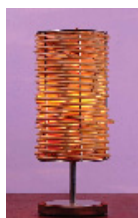

12 Lamp 2 pc.

Lamp can use any design of 4 picture
9,600THB