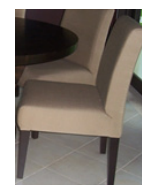

**1 TV Cabinet** 1 pc.  
size 180x40x50 cm.  
32,600THB

**2 Fabric Sofa L shape** 1 set  
size 249x97x72 cm.  
stool 97x76x40 cm.  
87,000THB

**3 Coffee Table** 1 pc.  
size 120x60x40 cm.  
31,000THB

**4 Dining Table** 1 set  
size 160x80x77 cm. OR  
100x100x70 cm.  
41,000THB

**5 Dining Chair** 4 pc.  
Black and White and Light color  
same as picture Or Fabric chair  
to match Sofa  
24,800THB

**6 6 ft bed** 1 pc.  
6 ft Teak wood bed OR  
PU(black/white color)  
bed same design as picture  
38,000THB

**7 Cabinet** 2 pc.  
Wood color finish and PU will  
be just BLACK and WHITE  
17,600THB

**8 Lamp** 2 pc.  
Lamp can use any design  
of 4 picture  
9,600THB

**9 Balcony** 1 set  
2 Chair with 1 Side table  
34,000THB