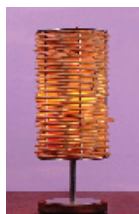

38,000THB

11 Cabinet 2 pc.

Wood color finish and PU will be just BLACK and WHITE

17,600THB

12 Lamp 2 pc.

Lamp can use any design of 4 picture

9,600THB

13 Balcony 1 set