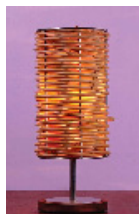

8 Lamp 2 pc.

Lamp can use any design of 4 picture

4,800THB