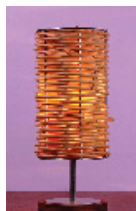

38,000THB

15 Cabinet 2 pc.

Wood color finish and PU will be just BLACK and WHITE

17,600THB

16 Lamp 2 pc.

Lamp can use any design of 4 picture

9,600THB

6Ft Mattress - 1 pc.	13,900THB
White bedding (6 pillow case, 3 sheet, 3 duvet cover, 1 duvet foam) - 3 set	17,000THB
3 scatter cushion with 1 runner - 1 set	6,300THB
Pool Towel 40x80 (color to use... Brown, Blue, Grey, Dark Red) - 6 pc.	7,920THB