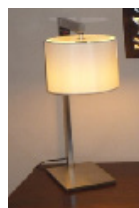

38,000THB

11 Cabinet 2 pc.

Wood color finish and PU will be just BLACK and WHITE

17,600THB

12 Lamp 2 pc.

Lamp can use any design of 4 picture

9,600THB

13 Balcony 1 set

2 Chair with 1 Side table

34,000THB

6Ft Mattress - 1 pc. 13,900THB

White bedding (6 pillow case, 3 sheet, 3 duvet cover, 1 duvet foam) - 3 set 17,000THB

3 scatter cushion with 1 runner - 1 set 6,300THB

Pool Towel 40x80 (color to use... Brown, Blue, Grey, Dark Red) - 6 pc. 7,920THB