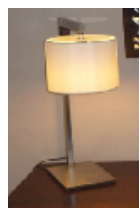

1 TV Cabinet 1 pc.
size 180x40x50 cm.
32,600THB

2 Fabric Sofa L shape 1 set
size 249x97x72 cm.
stool 97x76x40 cm.
87,000THB

3 Coffee Table 1 pc.
size 120x60x40 cm
31,000THB

4 Dining Table 1 set
size 160x80x77 cm. OR
100x100x70 cm.
41,000THB

5 Dining Chair 4 pc.
Black and White and Light color
same as picture Or Fabric chair
to match Sofa
24,800THB

Guest Bed Room 1

3 Bedroom Town House B Standard

6 3.5 ft Teak bed 1 pc

3.5 ft Teak wood bed OR PU (black/white color) bed same design as picture

15,500THB

7 Cabinet 2 pc.

Wood color finish and PU will be just BLACK and WHITE

8,800THB

8 Lamp 2 pc.

Lamp can use any design of 4 picture

4,800THB

9 Balcony 1 set

2 Chair with 1 Side table

34,000THB

3.5 Ft Mattress - 1 pc. 8,900THB

White bedding (6 pillow case, 3 sheet, 3 duvet cover, 1 duvet foam) - 3 set 13,500THB

3 scatter cushion with 1 runner - 1 set 3,090THB

Pool Towel 40x80 (color to use... Brown, Blue, Grey, Dark Red) - 6 pc. 3,960THB