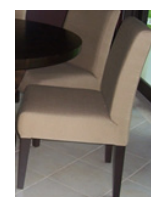

1 TV Cabinet 1 pc.
size 180x40x50 cm.
32,600THB

2 Fabric Sofa L shape 1 set
size 249x97x72 cm.
stool 97x76x40 cm.
87,000THB

3 Coffee Table 1 pc.
size 120x60x40 cm
31,000THB

4 Dining Table 1 set
size 160x80x77 cm. OR
100x100x70 cm.
41,000THB

5 Dining Chair 4 pc.
Black and White and Light color
same as picture Or Fabric chair
to match Sofa
24,800THB

Guest Bed Room 1

3 Bedroom Town House B Standard

6 3.5 ft Teak bed 1 pc

3.5 ft Teak wood bed OR PU (black/white color) bed same design as picture