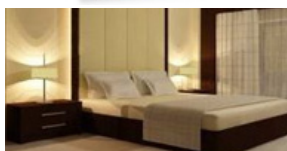

Living Room

3 Bedroom Town House C Premium

**1 TV Cabinet** 1 pc.  
size 180x40x50 cm.  
32,600THB

**2 Leather Sofa L shape** 1 set  
size 249x97x72 cm.  
stool 97x76x40 cm.  
120,000THB

**3 Coffee Table** 1 pc.  
size 90x90x40 cm OR  
140x60x40 cm.  
35,000THB

**4 Dining Table** 1 set  
size 180x90x77 cm. OR  
120x120x70 cm.  
49,000THB

**5 Dining Chair** 4 pc.  
Black and White and Light color  
same as picture Or Leather chair  
to match Sofa  
31,200THB

**6 Balcony** 1 set  
2 Chair with 1 Side table  
34,000THB

Bedroom 1

3 Bedroom Town House C Premium

7 6 ft bed 1 pc.

6 ft Teak wood bed OR PU bed same design as picture

46,000THB

8 Cabinet 2 pc.

Wood color finish and PU will be just BLACK and WHITE

24,000THB

9 Lamp 2 pc.

Lamp can use any design of 4 picture

9,600THB

6 Ft Mattress - 1 pc.	13,900THB
White bedding (6pillow case,3sheet,3duvet cover,1duvet foam) - 3 set	17,000THB
3 scatter cushion with 1 runner - 1 set	6,300THB
Pool Towel 40*80( color to use... Brown,Blue,Grey,Dark Red) - 6 pc.	7,920THB