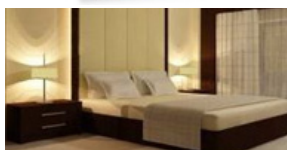

Bedroom 1

3 Bedroom Town House C Premium

7 6 ft bed 1 pc.

6 ft Teak wood bed OR PU bed same design as picture

46,000THB

8 Cabinet 2 pc.

Wood color finish and PU will be just BLACK and WHITE

24,000THB

9 Lamp 2 pc.

Lamp can use any design of 4 picture

9,600THB

6 Ft Mattress - 1 pc.	13,900THB
White bedding (6pillow case,3sheet,3duvet cover,1duvet foam) - 3 set	17,000THB
3 scatter cushion with 1 runner - 1 set	6,300THB
Pool Towel 40*80( color to use... Brown,Blue,Grey,Dark Red) - 6 pc.	7,920THB

Bath Towel 60*30 White color - 6 pc.	3,840THB
Hand Towel 15*30 White color - 6 pc.	900THB
Face Towel 12*12 White color - 6 pc.	378THB

Bedroom 2

3 Bedroom Town House C Premium

10 6 ft bed 1 pc.

6 ft Teak wood bed OR PU bed same design as picture

46,000THB

11 Cabinet 2 pc.

Wood color finish and PU will be just BLACK and WHITE

24,000THB

12 Lamp 2 pc.

Lamp can use any design of 4 picture

9,600THB

6 Ft Mattress - 1 pc.	13,900THB
White bedding (6pillow case,3sheet,3duvet cover,1duvet foam) - 3 set	17,000THB
3 scatter cushion with 1 runner - 1 set	6,300THB
Pool Towel 40*80( color to use... Brown,Blue,Grey,Dark Red) - 6 pc.	7,920THB