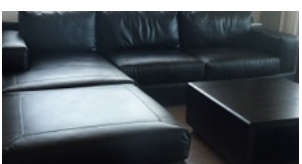

Living Room

3 Bedroom Town House C Premium

**1 TV Cabinet** 1 pc.  
size 180x40x50 cm.  
32,600THB

**2 Leather Sofa L shape** 1 set  
size 249x97x72 cm.  
stool 97x76x40 cm.  
120,000THB

**3 Coffee Table** 1 pc.  
size 90x90x40 cm OR  
140x60x40 cm.  
35,000THB

**4 Dining Table** 1 set  
size 180x90x77 cm. OR  
120x120x70 cm.  
49,000THB

**5 Dining Chair** 4 pc.  
Black and White and Light color  
same as picture Or Leather chair  
to match Sofa  
31,200THB

**6 Balcony** 1 set  
2 Chair with 1 Side table  
34,000THB

Bedroom 1

3 Bedroom Town House C Premium

7 6 ft bed 1 pc.

6 ft Teak wood bed OR PU bed same design as picture

46,000THB

8 Cabinet 2 pc.

Wood color finish and PU will be just BLACK and WHITE

24,000THB

9 Lamp 2 pc.

Lamp can use any design of 4 picture

9,600THB

6 Ft Mattress - 1 pc.	13,900THB
White bedding (6pillow case,3sheet,3duvet cover,1duvet foam) - 3 set	17,000THB
3 scatter cushion with 1 runner - 1 set	6,300THB
Pool Towel 40*80( color to use... Brown,Blue,Grey,Dark Red) - 6 pc.	7,920THB