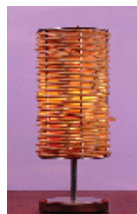

46,000THB

11 Cabinet 2 pc.

Wood color finish and PU will be just BLACK and WHITE

24,000THB

12 Lamp 2 pc.

Lamp can use any design of 4 picture

9,600THB

6 Ft Mattress - 1 pc.	13,900THB
White bedding (6pillow case,3sheet,3duvet cover,1duvet foam) - 3 set	17,000THB
3 scatter cushion with 1 runner - 1 set	6,300THB
Pool Towel 40*80( color to use... Brown,Blue,Grey,Dark Red) - 6 pc.	7,920THB