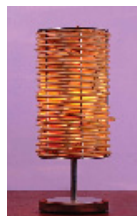

46,000THB

14 Cabinet 2 pc.

Wood color finish and PU will be just BLACK and WHITE

24,000THB

15 Lamp 2 pc.

Lamp can use any design of 4 picture

9,600THB

6 Ft Mattress - 1 pc.	13,900THB
White bedding (6pillow case,3sheet,3duvet cover,1duvet foam) - 3 set	17,000THB
3 scatter cushion with 1 runner - 1 set	6,300THB
Pool Towel 40*80( color to use... Brown,Blue,Grey,Dark Red) - 6 pc.	7,920THB