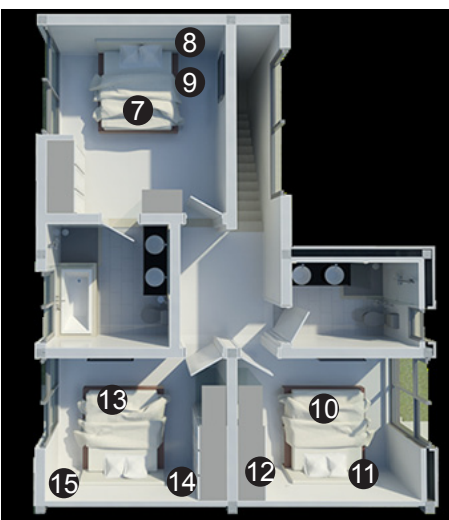

Living Room

3 Bedroom Town House C Premium

**1 TV Cabinet** 1 pc.  
size 180x40x50 cm.  
32,600THB

**2 Leather Sofa L shape** 1 set  
size 249x97x72 cm.  
stool 97x76x40 cm.  
120,000THB

**3 Coffee Table** 1 pc.  
size 90x90x40 cm OR  
140x60x40 cm.  
35,000THB

**4 Dining Table** 1 set  
size 180x90x77 cm. OR  
120x120x70 cm.  
49,000THB

**5 Dining Chair** 4 pc.  
Black and White and Light color  
same as picture Or Leather chair  
to match Sofa  
31,200THB

**6 Balcony** 1 set  
2 Chair with 1 Side table  
34,000THB

Bedroom 1

3 Bedroom Town House C Premium

7 6 ft bed 1 pc.

6 ft Teak wood bed OR PU bed same design as picture

46,000THB

8 Cabinet 2 pc.

Wood color finish and PU will be just BLACK and WHITE

24,000THB

9 Lamp 2 pc.

Lamp can use any design of 4 picture

9,600THB

6 Ft Mattress - 1 pc.	13,900THB
White bedding (6pillow case,3sheet,3duvet cover,1duvet foam) - 3 set	17,000THB
3 scatter cushion with 1 runner - 1 set	6,300THB
Pool Towel 40*80( color to use... Brown,Blue,Grey,Dark Red) - 6 pc.	7,920THB