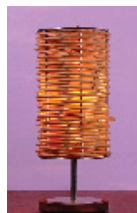

9 Lamp 2 pc.

Lamp can use any design of 4 picture

9,600THB

6 Ft Mattress - 1 pc.	13,900THB
White bedding (6pillow case,3sheet,3duvet cover,1duvet foam) - 3 set	17,000THB
3 scatter cushion with 1 runner - 1 set	6,300THB
Pool Towel 40*80(color to use... Brown,Blue,Grey,Dark Red) - 6 pc.	7,920THB

Bath Towel 60*30 White color - 6 pc.	3,840THB
Hand Towel 15*30 White color - 6 pc.	900THB
Face Towel 12*12 White color - 6 pc.	378THB