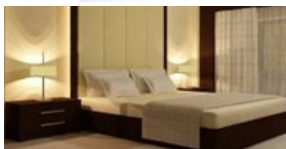

Bedroom 1

3 Bedroom Town House C Premium

7 6 ft bed 1 pc.

6 ft Teak wood bed OR PU bed same design as picture

46,000THB

8 Cabinet 2 pc.

Wood color finish and PU will be just BLACK and WHITE

24,000THB

46,000THB

11 Cabinet 2 pc.

Wood color finish and PU will be just BLACK and WHITE

24,000THB

12 Lamp 2 pc.

Lamp can use any design of 4 picture

9,600THB

6 Ft Mattress - 1 pc.	13,900THB
White bedding (6pillow case,3sheet,3duvet cover,1duvet foam) - 3 set	17,000THB
3 scatter cushion with 1 runner - 1 set	6,300THB
Pool Towel 40*80( color to use... Brown,Blue,Grey,Dark Red) - 6 pc.	7,920THB

Bath Towel 60*30 White color - 6 pc.	3,840THB
Hand Towel 15*30 White color - 6 pc.	900THB
Face Towel 12*12 White color - 6 pc.	378THB

Bedroom 3

3 Bedroom Town House C Premium

13 6 ft bed 1 pc.

6 ft Teak wood bed OR PU bed same design as picture

46,000THB

14 Cabinet 2 pc.

Wood color finish and PU will be just BLACK and WHITE

24,000THB

15 Lamp 2 pc.

Lamp can use any design of 4 picture

9,600THB

6 Ft Mattress - 1 pc.	13,900THB
White bedding (6pillow case,3sheet,3duvet cover,1duvet foam) - 3 set	17,000THB
3 scatter cushion with 1 runner - 1 set	6,300THB
Pool Towel 40*80( color to use... Brown,Blue,Grey,Dark Red) - 6 pc.	7,920THB