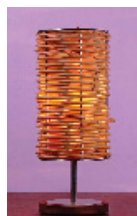

13 Lamp 2 pc.

Lamp can use any design of 4 picture

9,600THB