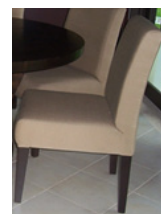

1 TV Cabinet 1 pc.

size 180x40x50 cm.

32,600THB

2 Fabric Sofa L shape 1 set

size 249x97x72 cm.
stool 97x76x40 cm.

87,000THB

3 Coffee Table 1 pc.

size 140x60x40 cm.

31,000THB

4 Dining Table 1 set

size 160x80x77 cm. OR
100x100x70 cm.

41,000THB

5 Dining Chair 4 pc.

Dining Chair Black and White
and Light color same as picture
Or Fabric chair to match Sofa

24,800THB

6 Dining Chair 2 pc.

Wooden Bar stool same design
as picture

14,300THB

7 Balcony 1 set

2 Chair with 1 Side table

34,000THB

Bedroom 1

3 Bedroom Town House C Standard

8 6 ft bed 1 pc.