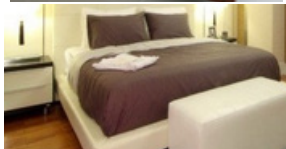

Wooden Bar stool same design
as picture

14,300THB

7 Balcony 1 set

2 Chair with 1 Side table

34,000THB

Bedroom 1

3 Bedroom Town House C Standard

8 6 ft bed 1 pc.

White bedding (6pillow case,3sheet,3duvet cover,1duvet foam) - 3 set 17,000THB

3 scatter cushion with 1 runner - 1 set 6,300THB

Pool Towel 40*80(color to use... Brown,Blue,Grey,Dark Red) - 6 pc. 7,920THB

Bath Towel 60*30 White color - 6 pc. 3,840THB

Hand Towel 15*30 White color - 6 pc. 900THB

Face Towel 12*12 White color - 6 pc. 378THB

Bedroom 3

3 Bedroom Town House C Standard

14 6 ft bed 1 pc.

6 ft Teak wood bed OR PU(black/white color) bed same design as picture

38,000THB

15 Cabinet 2 pc.

Wood color finish and PU will be just BLACK and WHITE

17,600THB

16 Lamp 2 pc.

Lamp can use any design of 4 picture

9,600THB

6 Ft Mattress - 1 pc.	13,900THB
White bedding (6pillow case,3sheet,3duvet cover,1duvet foam) - 3 set	17,000THB
3 scatter cushion with 1 runner - 1 set	6,300THB
Pool Towel 40*80(color to use... Brown,Blue,Grey,Dark Red) - 6 pc.	7,920THB