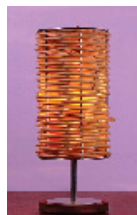

38,000THB

15 Cabinet 2 pc.

Wood color finish and PU will be just BLACK and WHITE

17,600THB

16 Lamp 2 pc.

Lamp can use any design of 4 picture

9,600THB

6 Ft Mattress - 1 pc.	13,900THB
White bedding (6pillow case,3sheet,3duvet cover,1duvet foam) - 3 set	17,000THB
3 scatter cushion with 1 runner - 1 set	6,300THB
Pool Towel 40*80(color to use... Brown,Blue,Grey,Dark Red) - 6 pc.	7,920THB