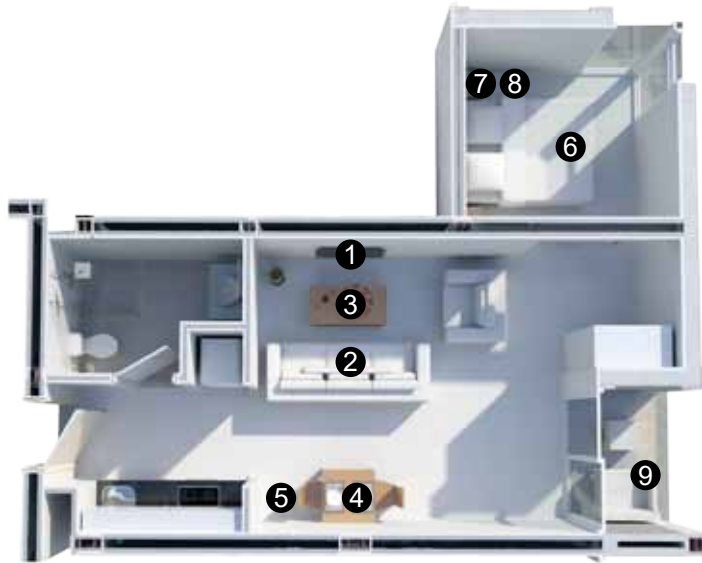

UNIT A-1 BEDROOM PREMIUM

1 TV Cabinet 1 pc.
size 180x40x50 cm.
32,600THB

2 Leather Sofa L shape 1 set
size 249x97x72 cm.
stool 97x76x40 cm.
120,000THB

3 Coffee Table 1 pc.
size 90x90x40 cm. OR
140x60x40 cm.
35,000THB

4 Dining Table 1 pc.
size 160x80x77 cm. OR
120x120x70 cm.
49,000THB

5 Dining Chair 4 pc.
Black and White and Light color
same as picture OR Leather chair
to match Sofa
31,200THB

6 6 ft bed 1 pc.
6 ft Teak wood bed OR PU bed
46,000THB

7 Cabinet 2 pc.
Wood color finish and PU will
be just BLACK and WHITE
24,000THB

8 Lamp 2 pc.
9,600THB

9 Balcony 1 set
2 Chair with 1 Side table
34,000THB

Sub Total 460,738THB
Deposit 15% 69,111THB
Deposit 50% ^{4 months} before completion 230,369THB
Balance to Pay 161,258THB