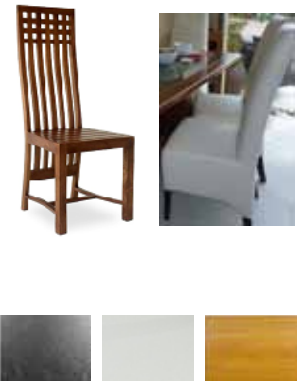

UNIT A-1 BEDROOM PREMIUM

1 TV Cabinet 1 pc.
size 180x40x50 cm.
32,600THB

2 Leather Sofa L shape 1 set
size 249x97x72 cm.
stool 97x76x40 cm.
120,000THB

3 Coffee Table 1 pc.
size 90x90x40 cm. OR
140x60x40 cm.
35,000THB

4 Dining Table 1 pc.
size 160x80x77 cm. OR
120x120x70 cm.
49,000THB

5 Dining Chair 4 pc.
Black and White and Light color
same as picture OR Leather chair
to match Sofa
31,200THB

6 6 ft bed 1 pc.
6 ft Teak wood bed OR PU bed
46,000THB