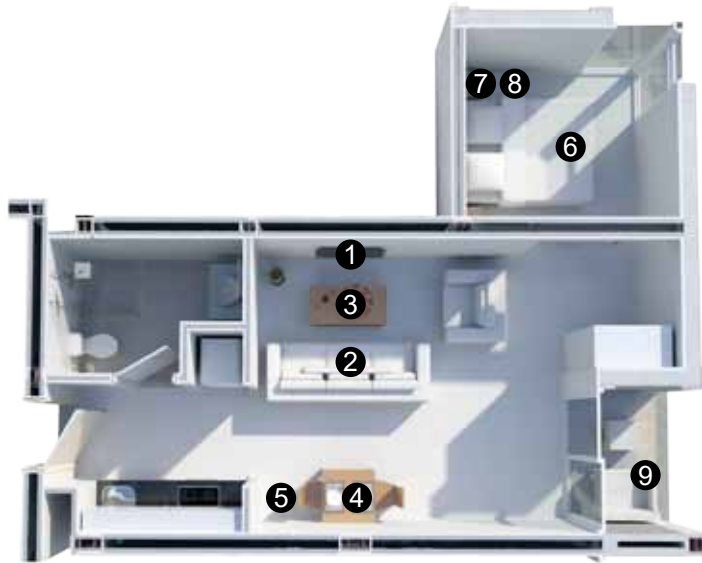

UNIT A-1 BEDROOM STANDARD

1 TV Cabinet 1 pc.
size 180x40x50 cm.
32,600THB

2 Fabric Sofa L shape 1 set
size 249x97x72 cm. with stool 97x76x40 cm.
87,000THB

3 Coffee Table 1 pc.
size 90x90x40 cm. OR 140x60x40 cm.
31,000THB

4 Dining Table 1 pc.
size 160x80x77 cm. OR 120x120x70 cm.
41,000THB

5 Dining Chair 4 pc.
Black and White and Light color same as picture OR Leather chair to match Sofa
24,800THB

6 6 ft bed 1 pc.
6 ft Teak wood bed OR PU bed
38,000THB

7 Cabinet 2 pc.
Wood color finish and PU will be just BLACK and WHITE
17,000THB

8 Lamp 2 pc.
9,600THB

9 Balcony 1 set
2 Chair with 1 Side table
34,000THB

cushion colour

Sub Total 394,338THB
Deposit 15% 59,151THB
Deposit 50% ^{4 months before completion} 197,169 THB
Balance to Pay 138,018THB