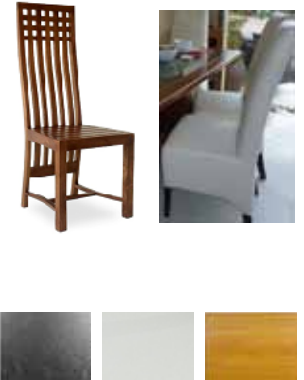

UNIT B-1 BEDROOM PREMIUM

1 TV Cabinet 1 pc.
size 160x40x50 cm.
32,600THB

2 Leather Sofa L shape 1 set
size 249x97x72 cm.
stool 97x76x40 cm.
120,000THB

3 Coffee Table 1 pc.
size 90x90x40 cm. OR
140x60x40 cm.
35,000THB

4 Dining Table 1 pc.
size 160x80x77 cm. OR
120x120x70 cm.
49,000THB

5 Dining Chair 4 pc.
Black and White and Light color
same as picture OR Leather chair
to match Sofa
31,200THB

6 6 ft bed 1 pc.
6 ft Teak wood bed OR PU bed
46,000THB