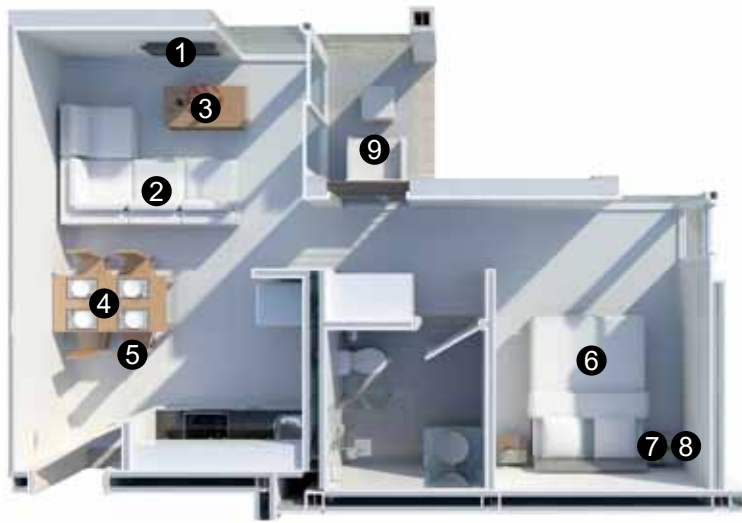

UNIT B-1 BEDROOM PREMIUM

1 TV Cabinet 1 pc.
size 160x40x50 cm.
32,600THB

2 Leather Sofa L shape 1 set
size 249x97x72 cm.
stool 97x76x40 cm.
120,000THB

3 Coffee Table 1 pc.
size 90x90x40 cm. OR
140x60x40 cm.
35,000THB

4 Dining Table 1 pc.
size 160x80x77 cm. OR
120x120x70 cm.
49,000THB

5 Dining Chair 4 pc.
Black and White and Light color
same as picture OR Leather chair
to match Sofa
31,200THB

6 6 ft bed 1 pc.
6 ft Teak wood bed OR PU bed
46,000THB

7 Cabinet 2 pc.
Wood color finish and PU will
be just BLACK and WHITE
24,000THB

8 Lamp 2 pc.
9,600THB

9 Balcony 1 set
2 Chair with 1 Side table
34,000THB

Sub Total 460,738THB
Deposit 15% 69,111THB
Deposit 50% ^{4 months} before completion 230,369THB
Balance to Pay 161,258THB