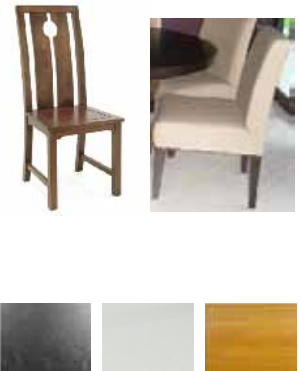

UNIT B-1 BEDROOM STANDARD

1 TV Cabinet 1 pc.
size 160x40x50 cm.
32,600THB

2 2 Seater Fabric Sofa 1 set
size 180x80x7297x72 cm.
arm chair 110x80x72 cm.
75,000THB

3 Coffee Table 1 pc.
size 90x90x40 cm. OR
140x60x40 cm.
31,000THB

4 Dining Table 1 pc.
size 160x80x77 cm. OR
120x120x70 cm.
41,000THB

5 Dining Chair 4 pc.
Black and White and Light color
same as picture OR Leather chair
to match Sofa
24,800THB

6 6 ft bed 1 pc.
6 ft Teak wood bed OR PU bed
38,000THB

7 Cabinet 2 pc.
Wood color finish and PU will
be just BLACK and WHITE
17,000THB

8 Lamp 2 pc.
9,600THB

9 Balcony 1 set
2 Chair with 1 Side table
34,000THB

Sub Total 382,338THB
Deposit 15% 57,351THB
Deposit 50% ^{4 months} before completion 191,169THB
Balance to Pay 133,818THB