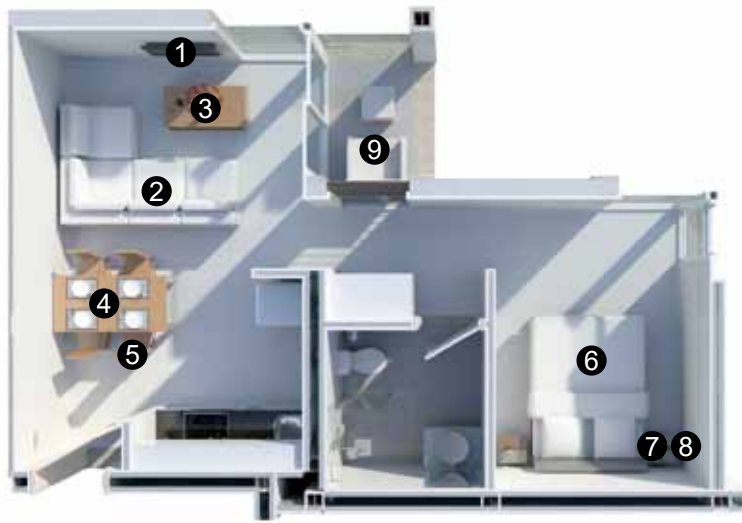

UNIT B-1 BEDROOM STANDARD

1 TV Cabinet 1 pc.
size 160x40x50 cm.
32,600THB

2 2 Seater Fabric Sofa 1 set
size 180x80x7297x72 cm.
arm chair 110x80x72 cm.
75,000THB

3 Coffee Table 1 pc.
size 90x90x40 cm. OR
140x60x40 cm.
31,000THB

4 Dining Table 1 pc.
size 160x80x77 cm. OR
120x120x70 cm.
41,000THB

5 Dining Chair 4 pc.
Black and White and Light color
same as picture OR Leather chair
to match Sofa
24,800THB

6 6 ft bed 1 pc.
6 ft Teak wood bed OR PU bed
38,000THB

7 Cabinet 2 pc.
Wood color finish and PU will
be just BLACK and WHITE
17,000THB

8 Lamp 2 pc.
9,600THB

9 Balcony 1 set
2 Chair with 1 Side table
34,000THB

Sub Total 382,338THB
Deposit 15% 57,351THB
Deposit 50% ^{4 months} before completion 191,169THB
Balance to Pay 133,818THB