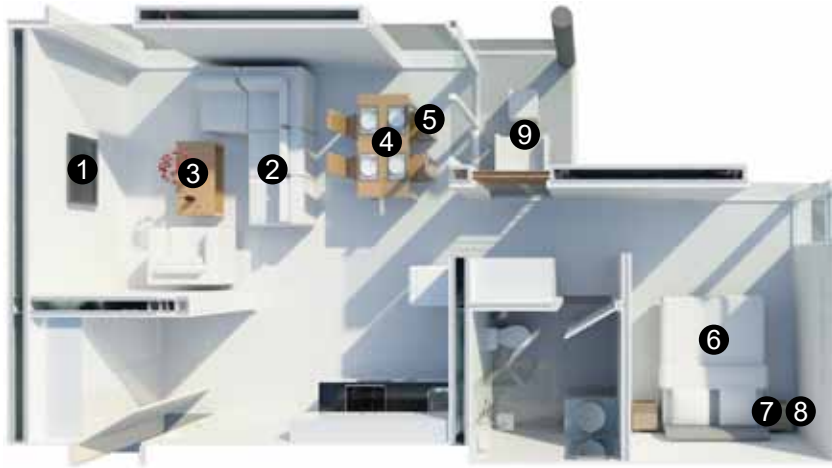

UNIT C-1 BEDROOM PREMIUM

1 TV Cabinet 1 pc.  
size 180x40x50 cm.  
32,600THB

2 Leather Sofa L shape 1 set  
size 249x97x72 cm.  
stool 97x76x40 cm.  
120,000THB

3 Coffee Table 1 pc.  
size 90x90x40 cm. OR  
140x60x40 cm.  
35,000THB

4 Dining Table 1 pc.  
size 160x80x77 cm. OR  
120x120x70 cm.  
49,000THB

5 Dining Chair 4 pc.  
Black and White and Light color  
same as picture OR Leather chair  
to match Sofa  
31,200THB

6 6 ft bed 1 pc.  
6 ft Teak wood bed OR PU bed  
46,000THB

7 Cabinet 2 pc.  
Wood color finish and PU will  
be just BLACK and WHITE  
24,000THB

8 Lamp 2 pc.  
9,600THB

9 Balcony 1 set  
2 Chair with 1 Side table  
34,000THB

Sub Total 460,738THB  
Deposit 15% 69,111THB  
Deposit 50% <sup>4 months</sup> before completion 230,369THB  
**Balance to Pay 161,258THB**