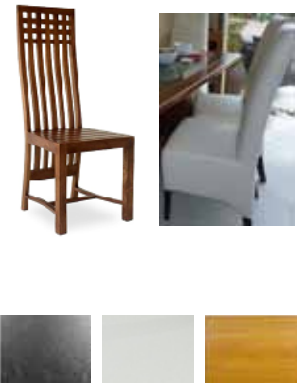

UNIT C-1 BEDROOM PREMIUM

1 TV Cabinet 1 pc.  
size 180x40x50 cm.  
32,600THB

2 Leather Sofa L shape 1 set  
size 249x97x72 cm.  
stool 97x76x40 cm.  
120,000THB

3 Coffee Table 1 pc.  
size 90x90x40 cm. OR  
140x60x40 cm.  
35,000THB

4 Dining Table 1 pc.  
size 160x80x77 cm. OR  
120x120x70 cm.  
49,000THB

5 Dining Chair 4 pc.  
Black and White and Light color  
same as picture OR Leather chair  
to match Sofa  
31,200THB

6 6 ft bed 1 pc.  
6 ft Teak wood bed OR PU bed  
46,000THB