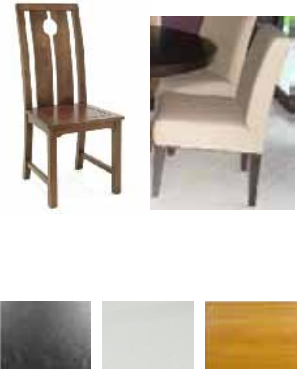

UNIT C-1 BEDROOM STANDARD

1 TV Cabinet 1 pc.
size 180x40x50 cm.
32,600THB

2 Fabric Sofa L shape 1 set
size 249x97x72 cm. with stool 97x76x40 cm.
87,000THB

3 Coffee Table 1 pc.
size 90x90x40 cm. OR 140x60x40 cm.
31,000THB

4 Dining Table 1 pc.
size 160x80x77 cm. OR 120x120x70 cm.
41,000THB

5 Dining Chair 4 pc.
Black and White and Light color same as picture OR Leather chair to match Sofa
24,800THB

6 6 ft bed 1 pc.
6 ft Teak wood bed OR PU bed
38,000THB