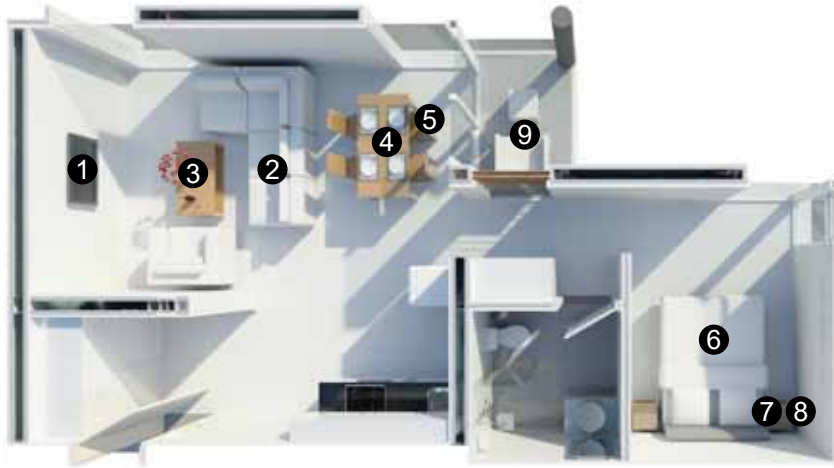

UNIT C-1 BEDROOM STANDARD

1 TV Cabinet 1 pc.
size 180x40x50 cm.
32,600THB

2 Fabric Sofa L shape 1 set
size 249x97x72 cm. with stool 97x76x40 cm.
87,000THB

3 Coffee Table 1 pc.
size 90x90x40 cm. OR 140x60x40 cm.
31,000THB

4 Dining Table 1 pc.
size 160x80x77 cm. OR 120x120x70 cm.
41,000THB

5 Dining Chair 4 pc.
Black and White and Light color same as picture OR Leather chair to match Sofa
24,800THB

6 6 ft bed 1 pc.
6 ft Teak wood bed OR PU bed
38,000THB

7 Cabinet 2 pc.
Wood color finish and PU will be just BLACK and WHITE
17,000THB

8 Lamp 2 pc.
9,600THB

9 Balcony 1 set
2 Chair with 1 Side table
34,000THB

Sub Total 394,338THB
Deposit 15% 59,151THB
Deposit 50% ^{4 months} before completion 197,169THB
Balance to Pay 138,018THB