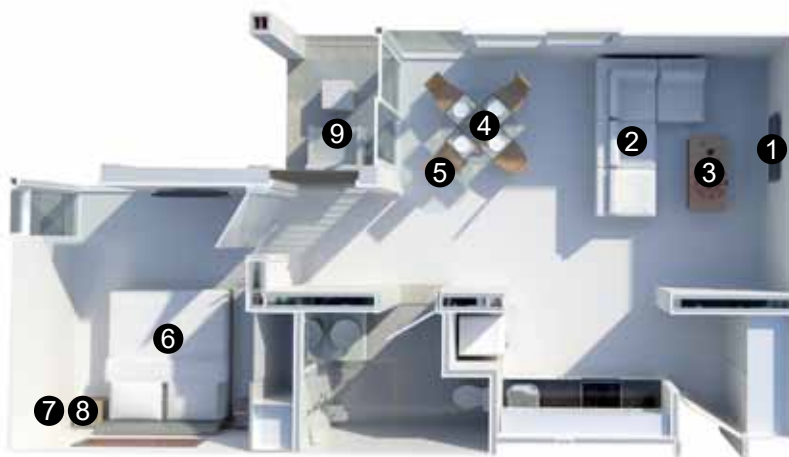

UNIT D-1 BEDROOM PREMIUM

1 TV Cabinet 1 pc.
size 160x40x50 cm.
32,600THB

2 Leather Sofa L shape 1 set
size 249x97x72 cm.
stool 97x76x40 cm.
120,000THB

3 Coffee Table 1 pc.
size 90x90x40 cm. OR
140x60x40 cm.
35,000THB

4 Dining Table 1 pc.
size 160x80x77 cm.
120x120x70 cm.
49,000THB

5 Dining Chair 4 pc.
Black and White and Light color
same as picture OR Leather chair
to match Sofa
31,200THB

6 6 ft bed 1 pc.
6 ft Teak wood bed OR PU bed
46,000THB

7 Cabinet 2 pc.
Wood color finish and PU will
be just BLACK and WHITE
24,000THB

8 Lamp 2 pc.
9,600THB

9 Balcony 1 set
2 Chair with 1 Side table
34,000THB

Sub Total 473,738THB
Deposit 15% 71,061THB
Deposit 50% ^{4 months} before completion 236,869THB
Balance to Pay 165,808THB