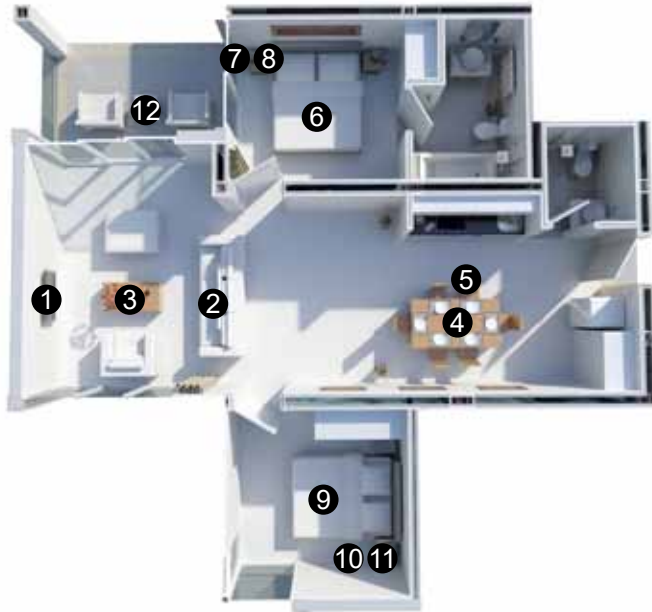

UNIT E-2 BEDROOM STANDARD

1 TV Cabinet 1 pc.
size 180x40x50 cm.
32,600THB

2 Fabric Sofa L shape 1 set
size 300x300x72 cm.
stool 97x76x40 cm.
120,000THB

3 Coffee Table 1 pc.
size 90x90x40 cm. OR
140x60x40 cm.
31,000THB

4 Dining Table 1 pc.
size 180x90x77 cm.
50,000THB

5 Dining Chair 6 pc.
Black and White and Light color
same as picture OR Leather chair
to match Sofa
37,200THB

6 6 ft bed 1 pc.
6 ft Teak wood bed OR PU bed
38,000THB

7 Cabinet 2 pc.
Wood color finish and PU will
be just BLACK and WHITE
17,000THB

8 Lamp 2 pc.
9,600THB

9 6 ft bed 1 pc.
6 ft Teak wood bed OR PU bed
38,000THB

6 Ft Mattress - 1 pc.	13,000THB
White bedding (6 pillow case, 3 sheet, 3 duvet cover, 1 duvet foam) - 3 set	17,000THB
3 scatter cushion with 1 runner - 1 set	6,300THB
Pool Towel 40x80 (color to use... Brown, Blue, Grey, Dark Red) - 6 pc.	7,920THB

Bath Towel 60x30 White color - 6 pc.	3,840THB
Hand Towel 15x30 White color - 6 pc.	900THB
Face Towel 12x12 White color - 6 pc.	378THB

UNIT E-2 BEDROOM STANDARD

10 Cabinet 2 pc.
 Wood color finish and PU will be just BLACK and WHITE
 17,000THB