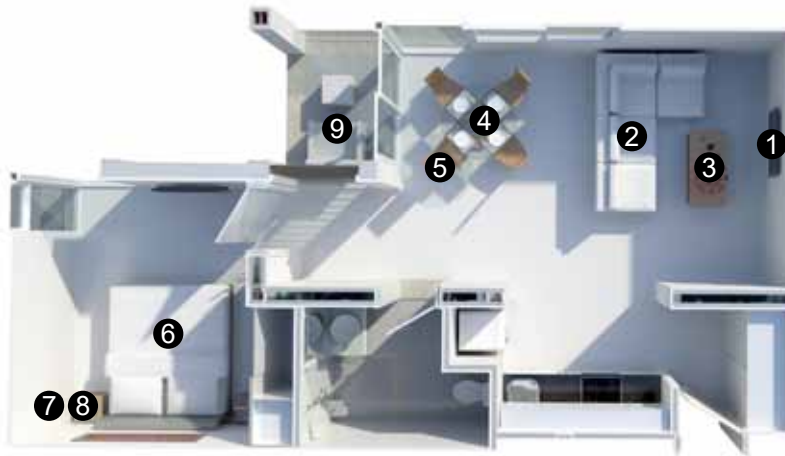

UNIT D-1 BEDROOM STANDARD

1 TV Cabinet 1 pc.  
size 160x40x50 cm.  
32,600THB

2 Fabric Sofa L shape 1 set  
size 249x97x72 cm. with stool 97x76x40 cm.  
87,000THB

3 Coffee Table 1 pc.  
size 90x90x40 cm. OR 140x60x40 cm.  
31,000THB

4 Dining Table 1 pc.  
size 160x80x77 cm. OR 120x120x70 cm.  
41,000THB

5 Dining Chair 4 pc.  
Black and White and Light color same as picture OR Leather chair to match Sofa  
24,800THB

6 6 ft bed 1 pc.  
6 ft Teak wood bed OR PU bed  
38,000THB

7 Cabinet 2 pc.  
Wood color finish and PU will be just BLACK and WHITE  
17,000THB

8 Lamp 2 pc.  
9,600THB

9 Balcony 1 set  
2 Chair with 1 Side table  
34,000THB

Sub Total 394,338THB  
Deposit 15% 59,151THB  
Deposit 50% <sup>4 months</sup> before completion 197,169THB  
**Balance to Pay 138,018THB**