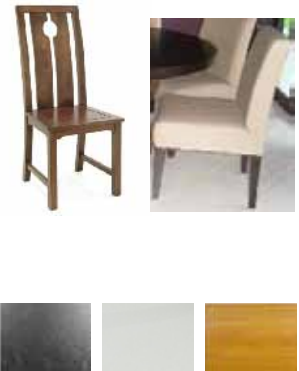

UNIT D-1 BEDROOM STANDARD

1 TV Cabinet 1 pc.  
size 160x40x50 cm.  
32,600THB

2 Fabric Sofa L shape 1 set  
size 249x97x72 cm. with stool 97x76x40 cm.  
87,000THB

3 Coffee Table 1 pc.  
size 90x90x40 cm. OR 140x60x40 cm.  
31,000THB

4 Dining Table 1 pc.  
size 160x80x77 cm. OR 120x120x70 cm.  
41,000THB

5 Dining Chair 4 pc.  
Black and White and Light color same as picture OR Leather chair to match Sofa  
24,800THB

6 6 ft bed 1 pc.  
6 ft Teak wood bed OR PU bed  
38,000THB

7 Cabinet 2 pc.  
Wood color finish and PU will be just BLACK and WHITE  
17,000THB

8 Lamp 2 pc.  
9,600THB

9 Balcony 1 set  
2 Chair with 1 Side table  
34,000THB

Sub Total 394,338THB  
Deposit 15% 59,151THB  
Deposit 50% <sup>4 months</sup> before completion 197,169THB  
**Balance to Pay 138,018THB**