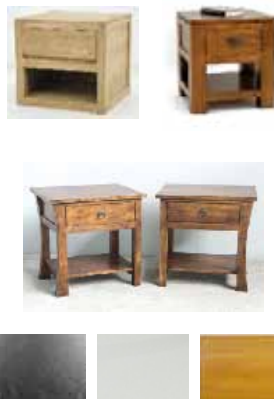

UNIT D-1 BEDROOM STANDARD

1 TV Cabinet 1 pc.  
size 160x40x50 cm.  
32,600THB

2 Fabric Sofa L shape 1 set  
size 249x97x72 cm. with stool 97x76x40 cm.  
87,000THB

3 Coffee Table 1 pc.  
size 90x90x40 cm. OR 140x60x40 cm.  
31,000THB

4 Dining Table 1 pc.  
size 160x80x77 cm. OR 120x120x70 cm.  
41,000THB

5 Dining Chair 4 pc.  
Black and White and Light color same as picture OR Leather chair to match Sofa  
24,800THB

6 6 ft bed 1 pc.  
6 ft Teak wood bed OR PU bed  
38,000THB

7 Cabinet 2 pc.  
Wood color finish and PU will be just BLACK and WHITE  
17,000THB

8 Lamp 2 pc.  
9,600THB

9 Balcony 1 set  
2 Chair with 1 Side table  
34,000THB

Sub Total 394,338THB  
Deposit 15% 59,151THB  
Deposit 50% <sup>4 months</sup> before completion 197,169THB  
**Balance to Pay 138,018THB**