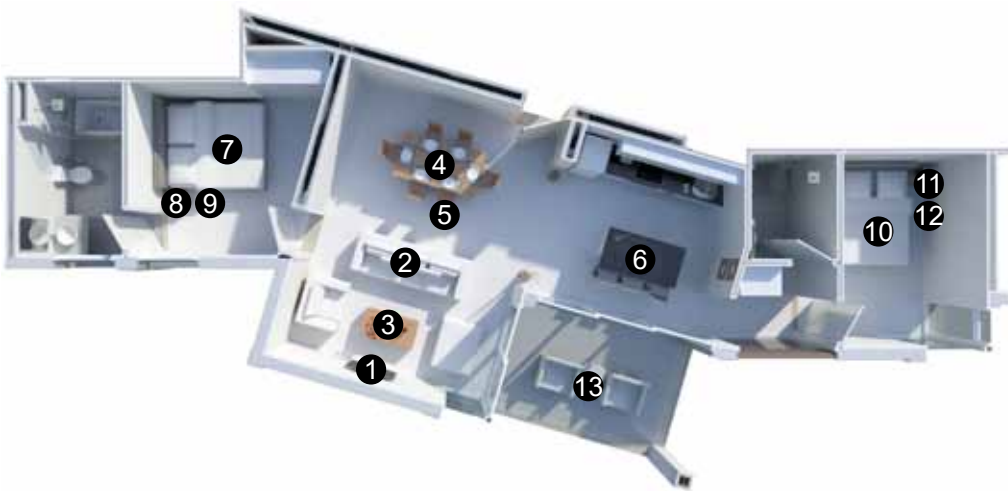

UNIT F-2 BEDROOM PREMIUM

1 TV Cabinet 1 pc.

size 180x40x50 cm.

32,600THB

2 Leather Sofa 2+3 seater set 1

size 300x300x72 cm.  
stool 97x76x40 cm.

185,000THB

3 Coffee Table 1 pc.

size 90x90x40 cm. OR  
140x60x40 cm.

35,000THB

4 Dining Table 1 pc.

size 180x90x77 cm.

62,000THB

5 Dining Chair 6 pc.

Black and White and Light color  
same as picture OR Leather chair  
to match Sofa

46,800THB

6 Bar Stool 2 pc.

Wood color finish and PU will  
be just BLACK and WHITE

16,400THB

7 6 ft bed 1 pc.

6 ft Teak wood bed OR PU bed

46,000THB

8 Cabinet 2 pc.

Wood color finish and PU will  
be just BLACK and WHITE

# UNIT F-2 BEDROOM PREMIUM

**10** 6 ft bed 1 pc.  
6 ft Teak wood OR Leather bed  
46,000THB

**11** Cabinet 2 pc.  
Wood color finish and PU will be just BLACK and WHITE  
24,000THB

**12** Lamp 2 pc.  
9,600THB